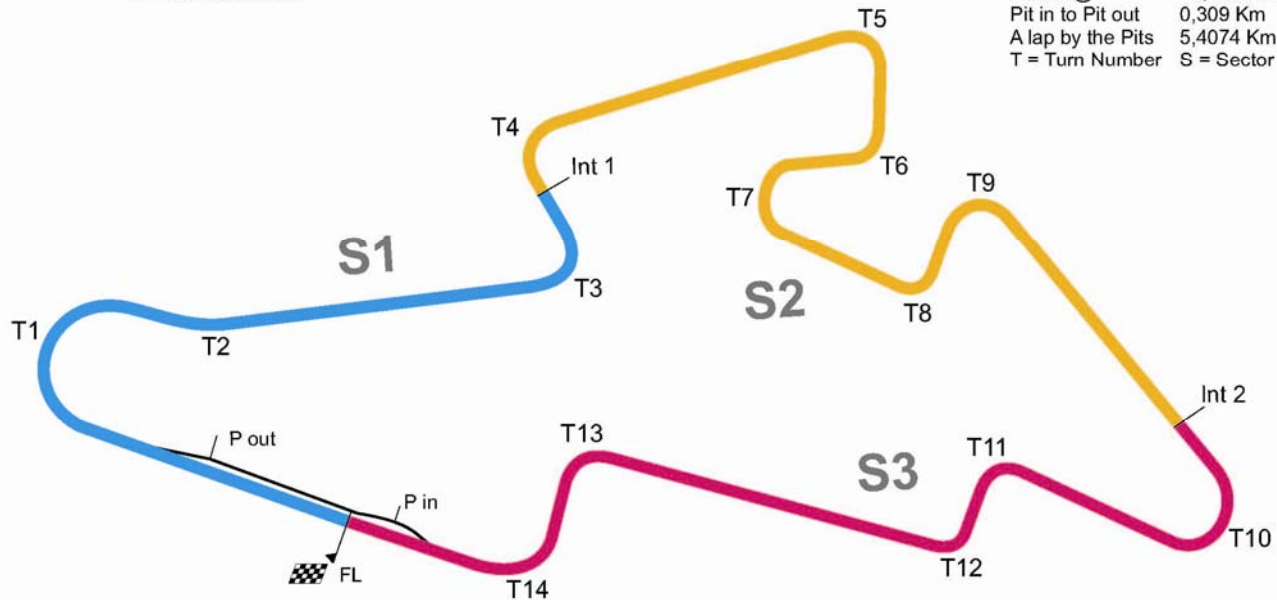

Circuit map (aerial)

Circuit map (technical)

Brno, Czech Republic
17 - 19th June 2011

▲	Start Line
▣	Finish "Line"
Start Line Offset	0,0 m
Int 1 = @	1,600 Km
Int 2 = @	3,500 Km
Circuit Centerline	5,403 Km
Pit in @	5,337 Km
Pit out @	+0,243 Km
Pit in to Pit out	0,309 Km
A lap by the Pits	5,4074 Km
T = Turn Number	S = Sector

Paddock plan

Pit Allocation

1	<i>FIA WTCC Scrutineering</i>		
2	<i>KSO</i>		
3	SUNRACE	SR Leon 1.6T	
4	SUNRACE	SR Leon 1.6T	
5	Seat Swiss by Sunred	SR Leon 1.6T	
6	LUKOIL – SUNRED	SR Leon 1.6T	
7	LUKOIL – SUNRED	SR Leon 1.6T	
8	Wiechers Sport	BMW 320 TC	
9	De Team KK Motorsport	BMW 320 TC	
10	Liqui Moly Team Engstler	BMW 320 TC	
11	Proteam racing	BMW 320 TC	
12	Proteam racing	BMW 320 si	
13	<i>Yokohama</i>		
14	Zengo Dension Team	BMW 320 TC	
15	BMW Team ROAL	BMW 320 TC	
16	Volvo Polestar	Volvo C30	
17	Bamboo Engineering	Chevrolet Cruze	
18	Chevrolet	Chevrolet Cruze	
19	Chevrolet	Chevrolet Cruze	
20	Chevrolet	Chevrolet Cruze	
21-27	<i>AutoGP</i>		