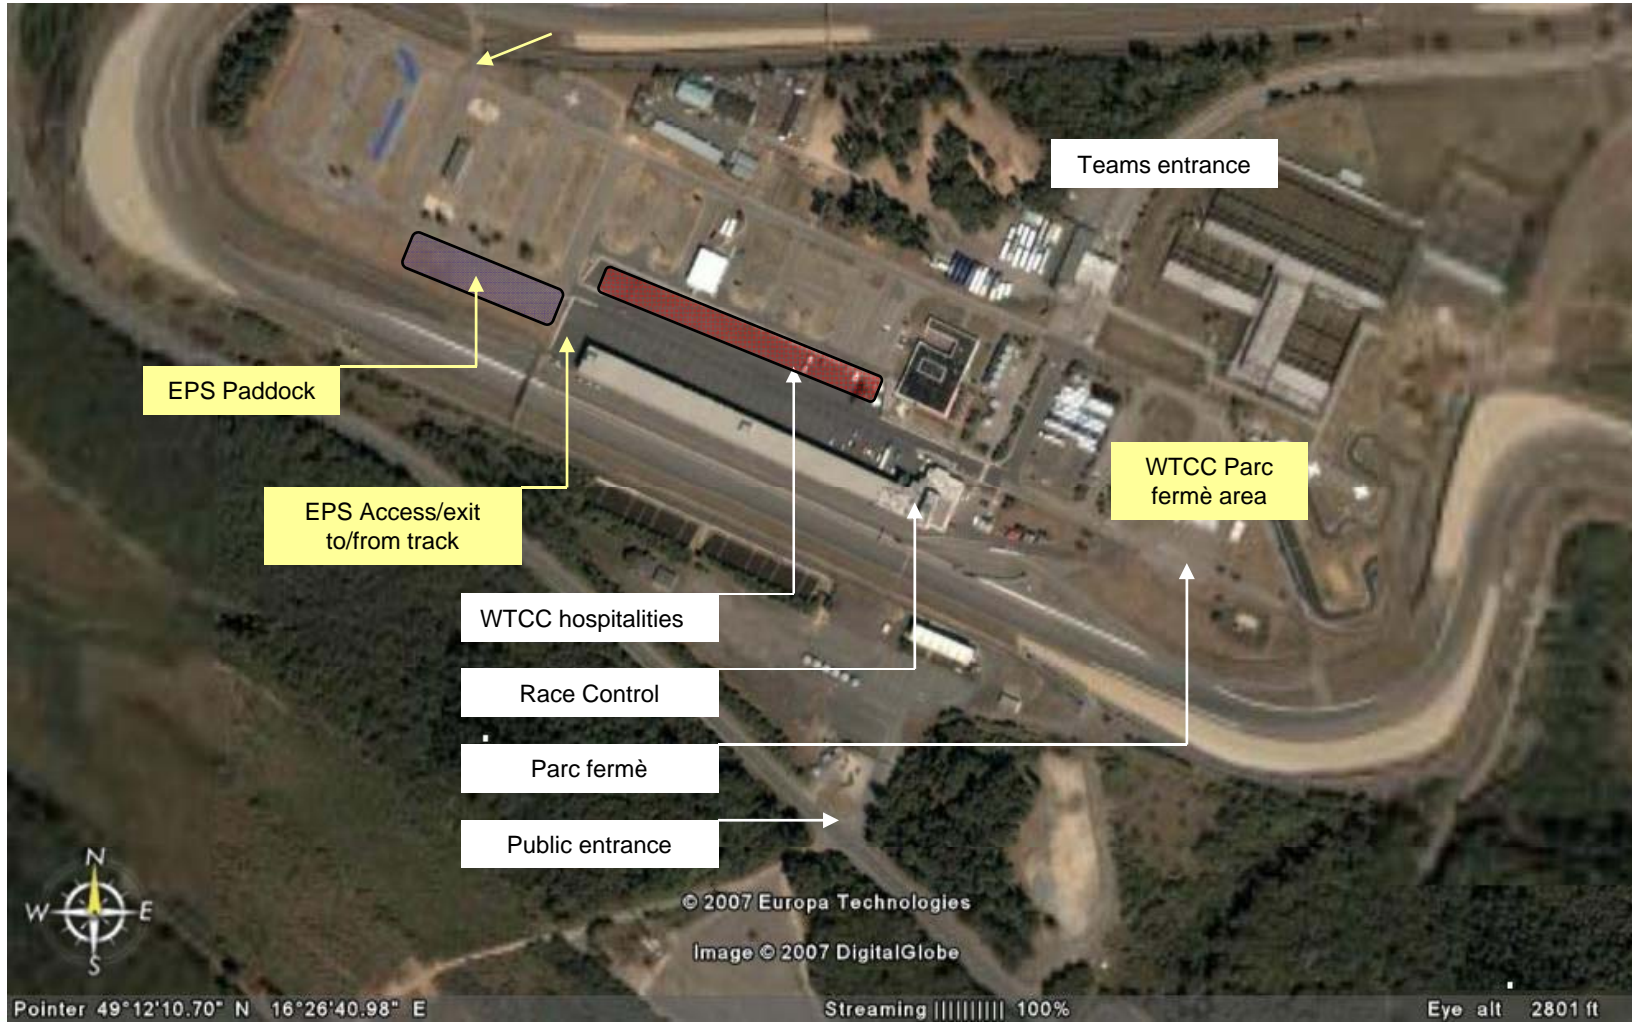

Paddock plan

Pit Allocation

1	<i>FIA WTCC Scrutineering</i>		
2	<i>KSO</i>		
3	SUNRACE	SR Leon 1.6T	
4	SUNRACE	SR Leon 1.6T	
5	Seat Swiss by Sunred	SR Leon 1.6T	
6	LUKOIL – SUNRED	SR Leon 1.6T	
7	LUKOIL – SUNRED	SR Leon 1.6T	
8	Wiechers Sport	BMW 320 TC	
9	De Team KK Motorsport	BMW 320 TC	
10	Liqui Moly Team Engstler	BMW 320 TC	
11	Proteam racing	BMW 320 TC	
12	Proteam racing	BMW 320 si	
13	<i>Yokohama</i>		
14	Zengo Dension Team	BMW 320 TC	
15	BMW Team ROAL	BMW 320 TC	
16	Volvo Polestar	Volvo C30	
17	Bamboo Engineering	Chevrolet Cruze	
18	Chevrolet	Chevrolet Cruze	
19	Chevrolet	Chevrolet Cruze	
20	Chevrolet	Chevrolet Cruze	
21-27	<i>AutoGP</i>