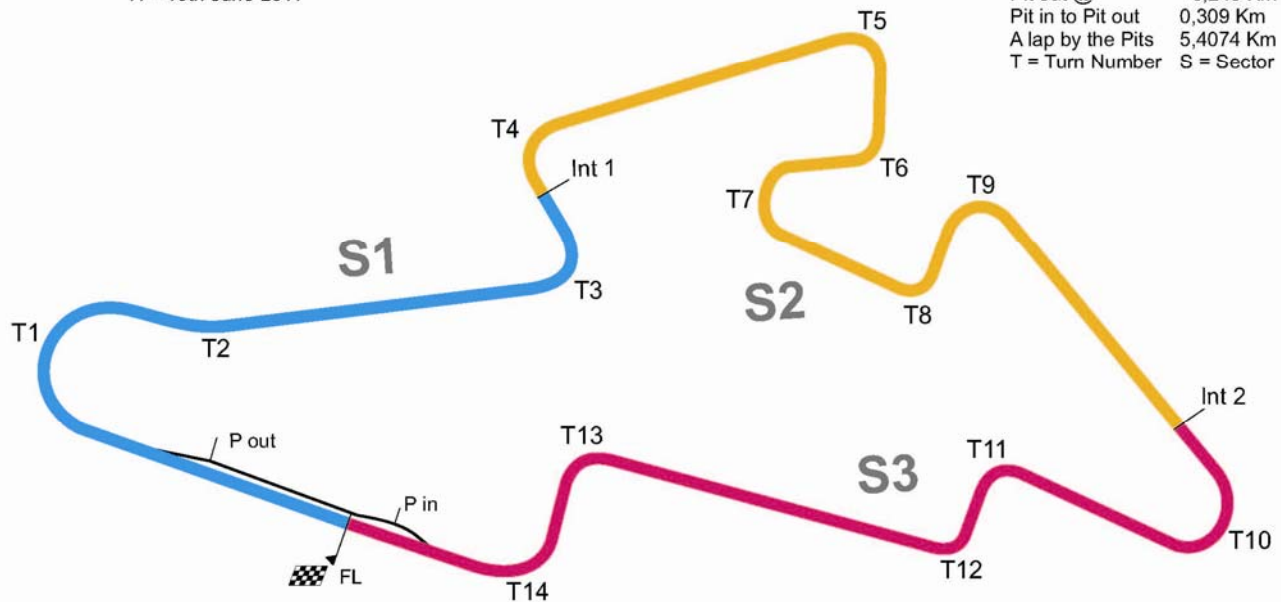

Eurosport interviews

Press Conference

Circuit map (aerial)

Circuit map (technical)

Brno, Czech Republic
17 - 19th June 2011

▲	Start Line
▣	Finish "Line"
Start Line Offset	0,0 m
Int 1 = @	1,600 Km
Int 2 = @	3,500 Km
Circuit Centerline	5,403 Km
Pit in @	5,337 Km
Pit out @	+0,243 Km
Pit in to Pit out	0,309 Km
A lap by the Pits	5,4074 Km
T = Turn Number	S = Sector

Paddock plan

Pit Allocation

1	<i>FIA WTCC Scrutineering</i>		
2	<i>KSO</i>		
3	SUNRACE	SR Leon 1.6T	
4	SUNRACE	SR Leon 1.6T	
5	Seat Swiss by Sunred	SR Leon 1.6T	
6	LUKOIL – SUNRED	SR Leon 1.6T	
7	LUKOIL – SUNRED	SR Leon 1.6T	
8	Wiechers Sport	BMW 320 TC	
9	De Team KK Motorsport	BMW 320 TC	
10	Liqui Moly Team Engstler	BMW 320 TC	
11	Proteam racing	BMW 320 TC	
12	Proteam racing	BMW 320 si	
13	<i>Yokohama</i>		
14	Zengo Dension Team	BMW 320 TC	
15	BMW Team ROAL	BMW 320 TC	
16	Volvo Polestar	Volvo C30	
17	Bamboo Engineering	Chevrolet Cruze	
18	Chevrolet	Chevrolet Cruze	
19	Chevrolet	Chevrolet Cruze	
20	Chevrolet	Chevrolet Cruze	
21-27	<i>AutoGP</i>		