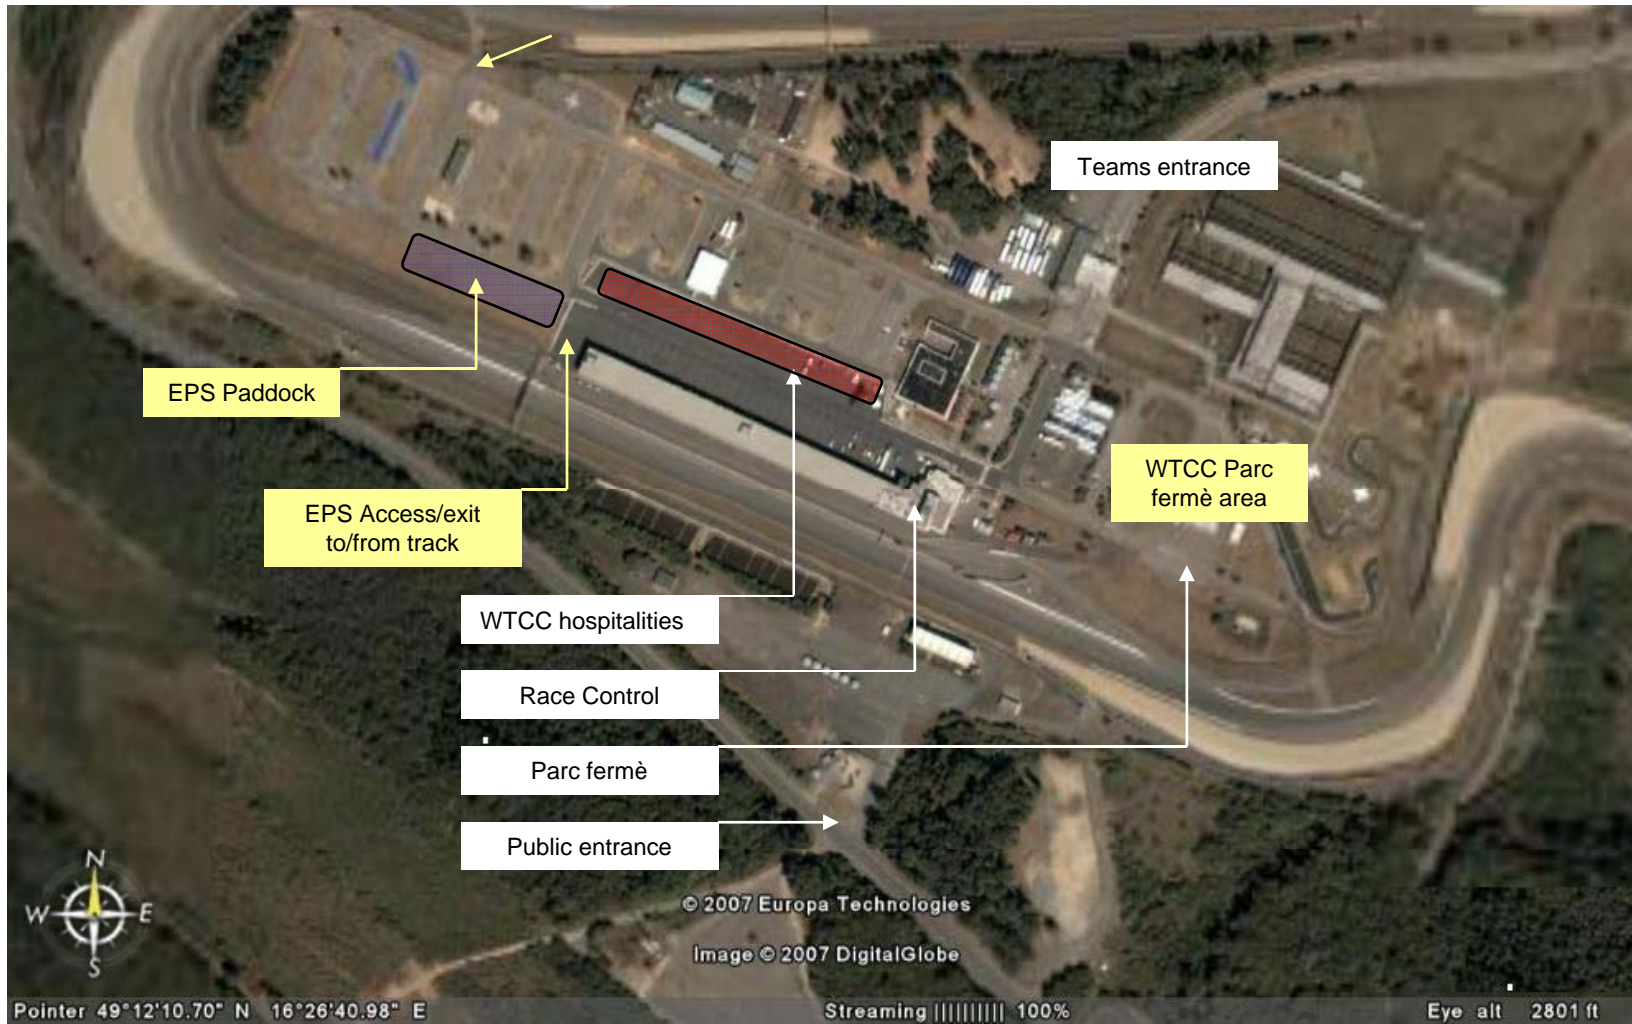

Circuit map (aerial)

Circuit map (technical)

Brno, Czech Republic
17 - 19th June 2011

▲	Start Line
▣	Finish "Line"
Start Line Offset	0,0 m
Int 1 = @	1,600 Km
Int 2 = @	3,500 Km
Circuit Centerline	5,403 Km
Pit in @	5,337 Km
Pit out @	+0,243 Km
Pit in to Pit out	0,309 Km
A lap by the Pits	5,4074 Km
T = Turn Number	S = Sector

Paddock plan

Pit Allocation

1	<i>FIA WTCC Scrutineering</i>		
2	<i>KSO</i>		
3	SUNRACE	SR Leon 1.6T	
4	SUNRACE	SR Leon 1.6T	
5	Seat Swiss by Sunred	SR Leon 1.6T	
6	LUKOIL – SUNRED	SR Leon 1.6T	
7	LUKOIL – SUNRED	SR Leon 1.6T	
8	Wiechers Sport	BMW 320 TC	
9	De Team KK Motorsport	BMW 320 TC	
10	Liqui Moly Team Engstler	BMW 320 TC	
11	Proteam racing	BMW 320 TC	
12	Proteam racing	BMW 320 si	
13	<i>Yokohama</i>		
14	Zengo Dension Team	BMW 320 TC	
15	BMW Team ROAL	BMW 320 TC	
16	Volvo Polestar	Volvo C30	
17	Bamboo Engineering	Chevrolet Cruze	
18	Chevrolet	Chevrolet Cruze	
19	Chevrolet	Chevrolet Cruze	
20	Chevrolet	Chevrolet Cruze	
21-27	<i>AutoGP</i>		